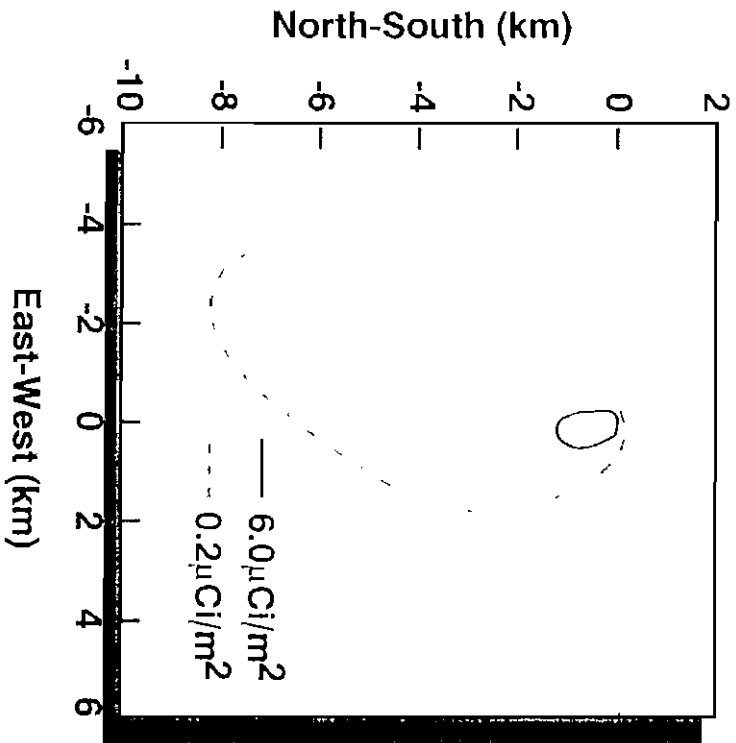

HEWLETT

00

Ground Deposition

100 lb HE
Unmitigated

100 lb HE
3 m 100:1 Aqueous Foam