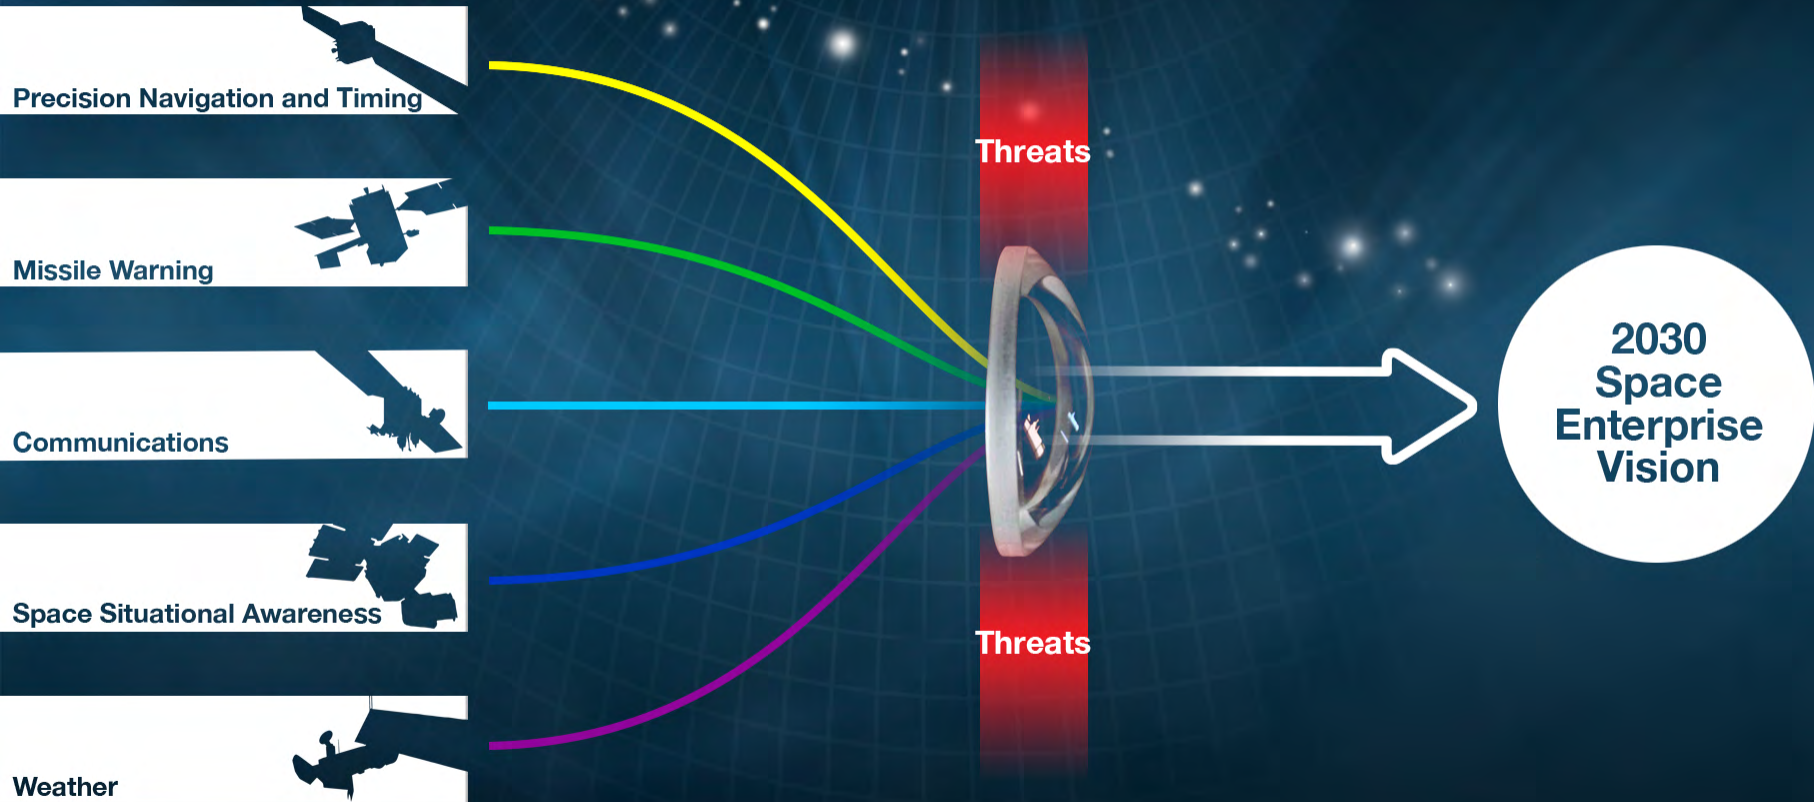

General John E. Hyten
Commander
Air Force Space Command

Threat Focused Enterprise

Multi-Domain Operations | Multi-Domain Airmen

Organize, Train, and Equip a Resilient Enterprise

Organize

Train

Equip

Organize: JICSpOC

Organize, Train, and Equip a Resilient Enterprise

Organize

Train

Equip

Train: Space Mission Force

Organize, Train, and Equip a Resilient Enterprise

Organize

Train

Equip

Equip: Threat-Focused Space Enterprise Vision

Equip: Agile Acquisitions

Equip: Enhanced BMC2 Systems

Threat Focused Enterprise

General John E. Hyten
Commander
Air Force Space Command