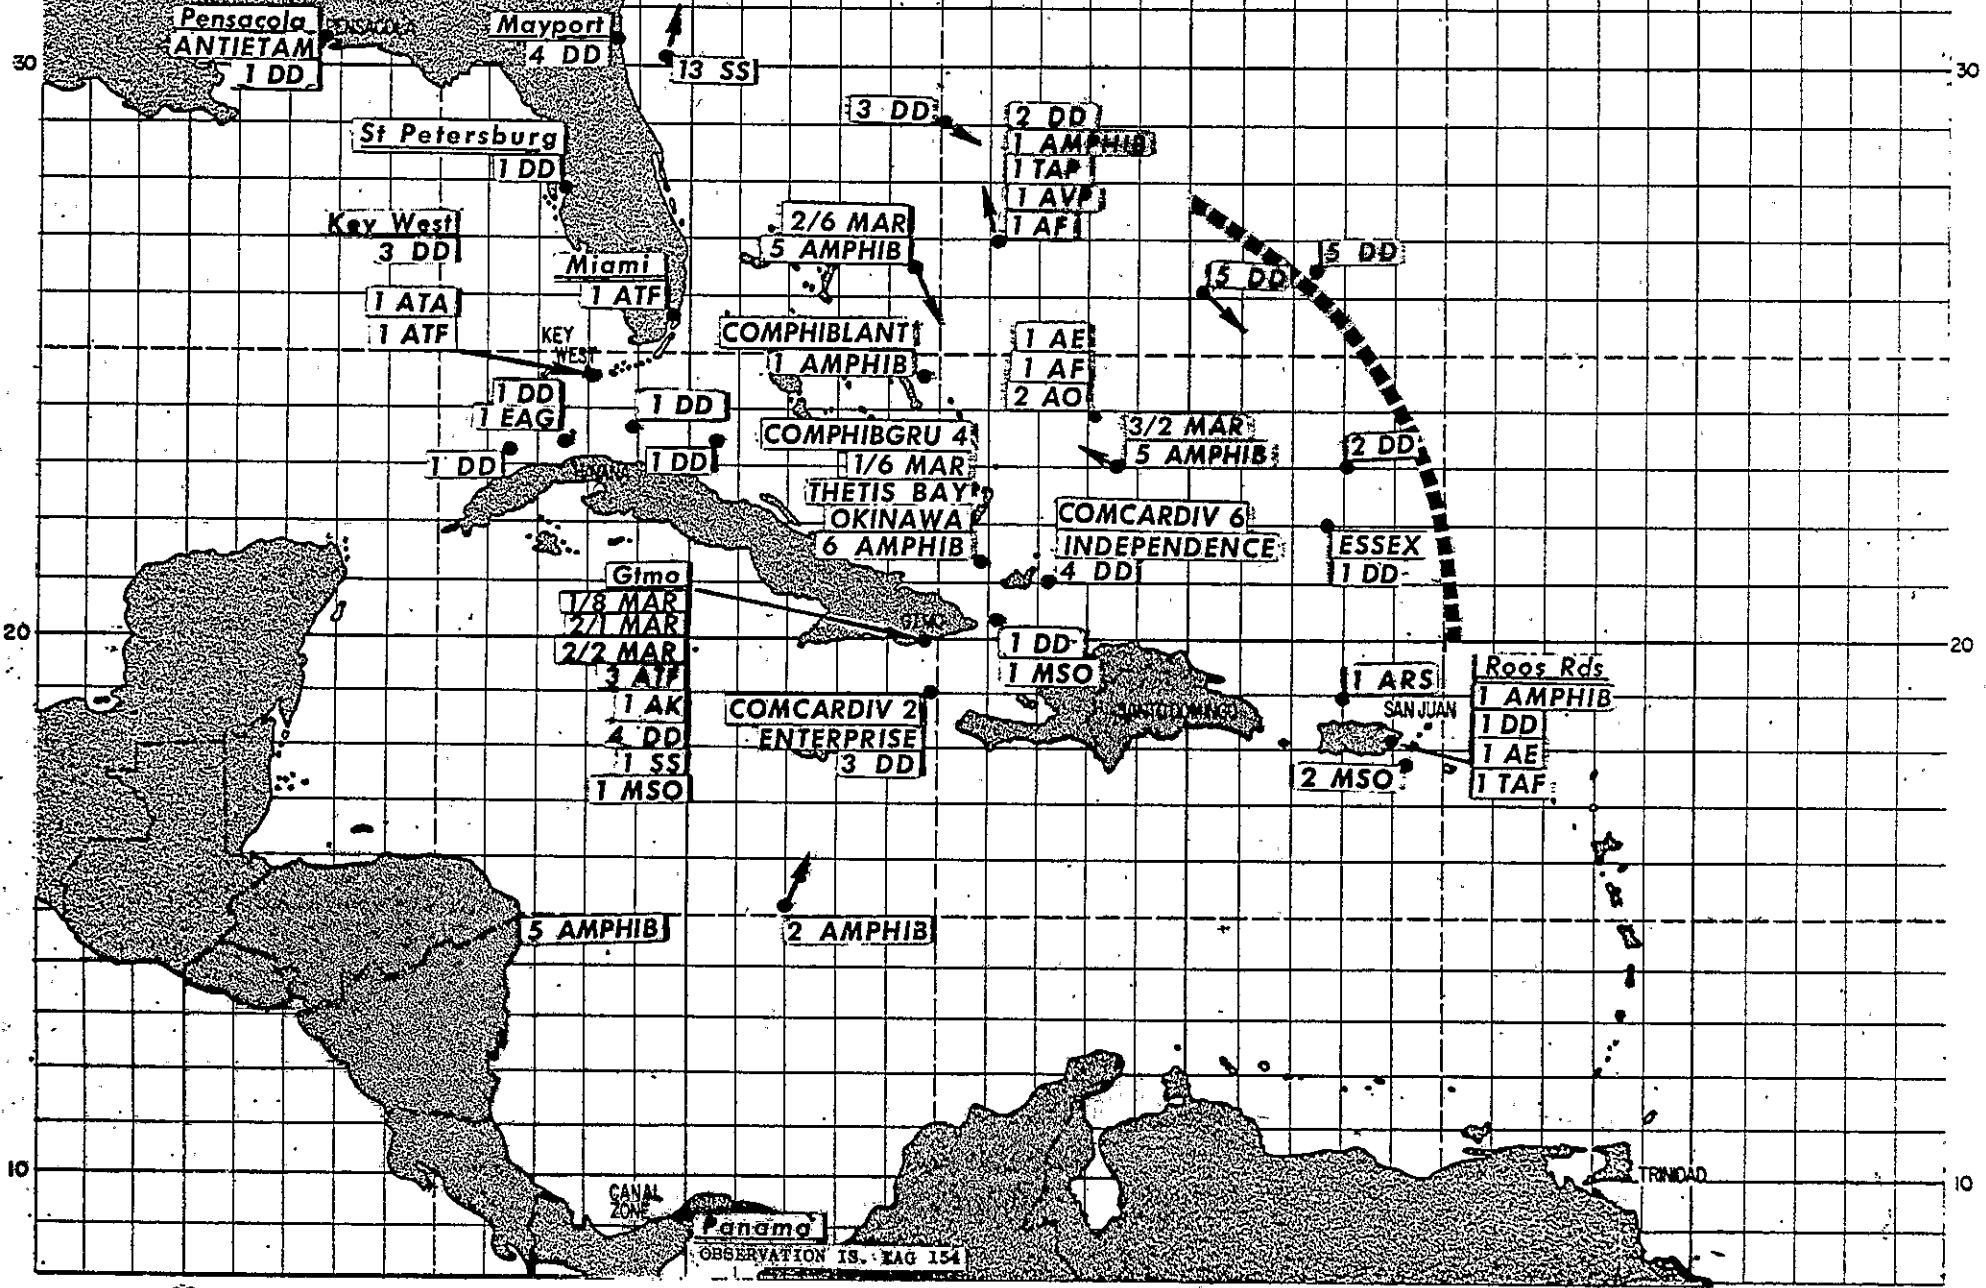

90

80

DECLASSIFIED

70

60

TOP SECRET

CARIB

AS OF 24 OCT 1962 0800

PREPARED BY CNO FLAG PLOT

90

80

70

60