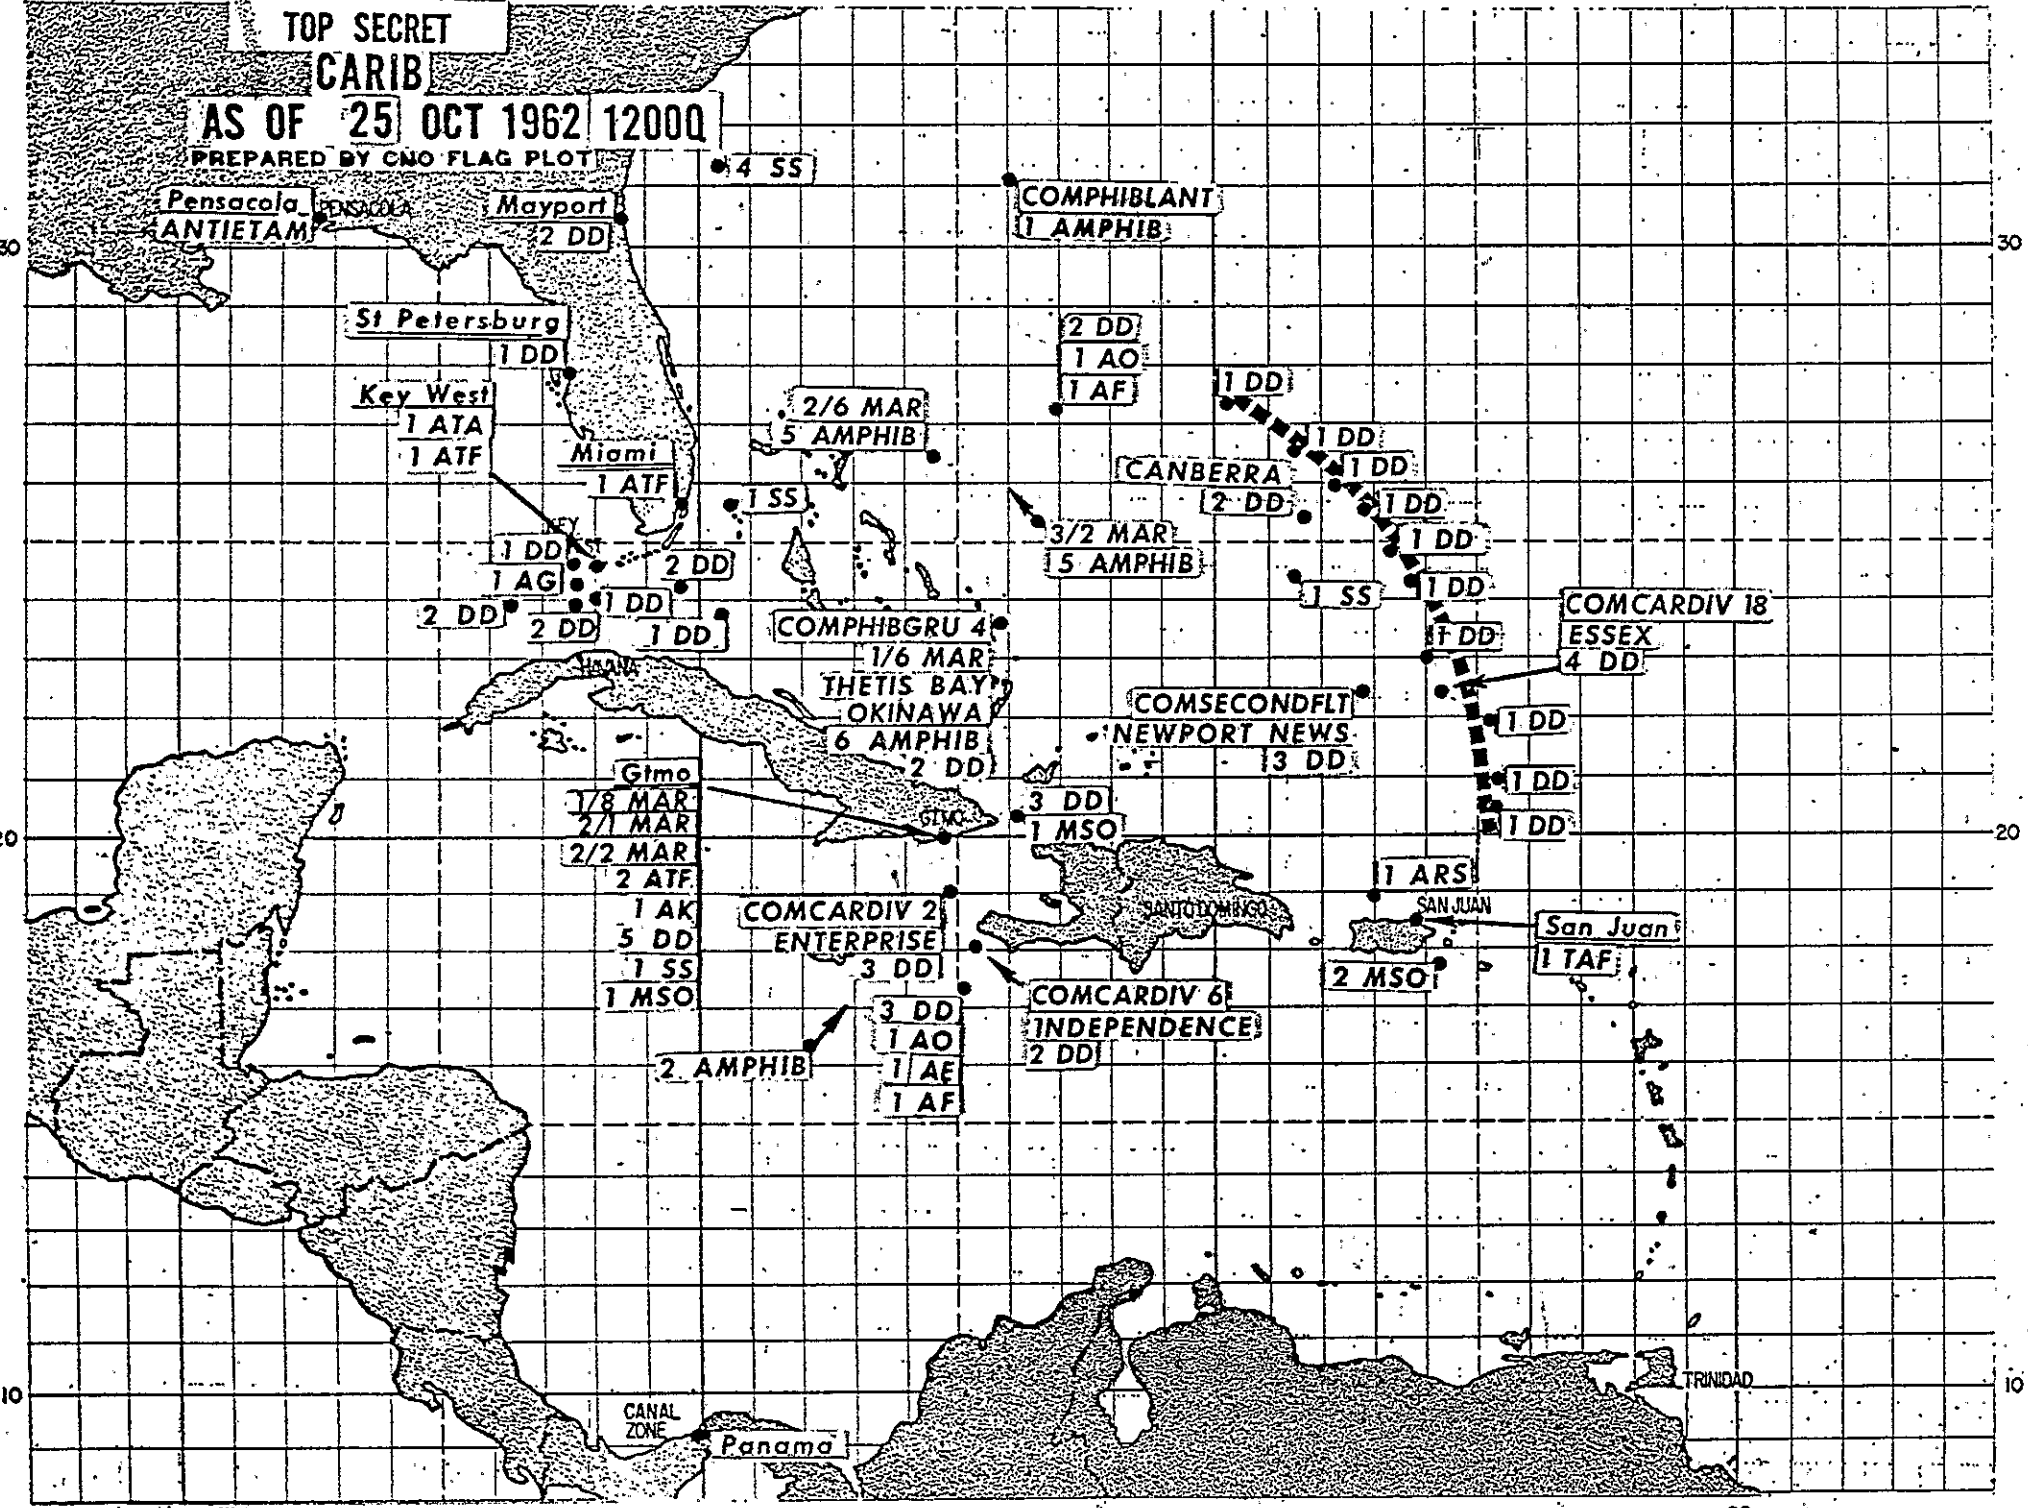

TOP SECRET

CARIB

AS OF 25 OCT 1962 1200G

PREPARED BY CNO FLAG PLOT

Pensacola
ANTTIETAM

Mayport
2 DD

St Petersburg
1 DD

Key West
1 ATA
1 ATF

Miami
1 ATF

1 DD
1 AG

2 DD

2 DD

1 DD

2/6 MAR
5 AMPHIB

1 SS

COMPHBGRU 4
1/6 MAR
THETIS BAY
OKINAWA
6 AMPHIB
2 DD

CANAL ZONE
Panama

TRINIDAD